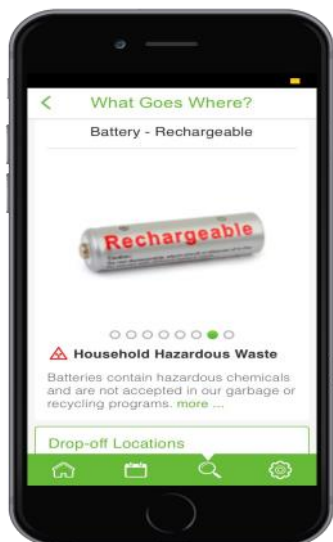

What can we do about it? The answer is simple—we need to shift our focus from recycling “more” to recycling “better”. Maybe you've heard the catchphrase “if in doubt, throw it out”. It can be useful, but the EAC is here to answer your questions, so there should be little reason to be “in doubt”. The EAC solid waste program staff are available through numerous means:

- Phone call—309-4545-3169, then choose “1” at the main menu
- Email—use the “contact us” tab on our website to send a message
- Social media—FB, Twitter, etc.
- Drop-in visit—Monday through Friday 9 a.m. to 5 p.m.

And now, there's one more option for quick answers to your recycling questions. RecycleCoach is a user-friendly smartphone and browser based recycling app. It features geographic-specific listings for Bloomington and Normal households which means you can easily get detailed information on your recycling, trash, bulk waste, or more—for YOUR home address.

Check out RecycleCoach, and use our newly updated RecycleBN.org flyer for all your recycling do's and don't's. Stick the flyer on your fridge or other useful location for quick reference!

Rain Barrel Workshops

The Season is officially underway! Collect rain from April showers, and use your rain barrel to water your May flowers. Attend one of our upcoming Rain Barrel Workshops, to make and take your own rain barrel!

Workshop Dates:

- **April 25, 2018 -
  Wednesday 6:00 pm**
- **April 28, 2018 -
  Saturday 9:00 am**

For more details and workshop registration visit the BN Green Events calendar.
ecologyactioncenter.org

If you built or bought an EAC rain barrel during or prior to 2011, please check to see if the lid of your barrel fits properly. If your rain barrel seals poorly or has noticeable cracks/gaps—you can attend a new workshop and replace your old barrel with a new one at a reduce price (see option on registration from online).